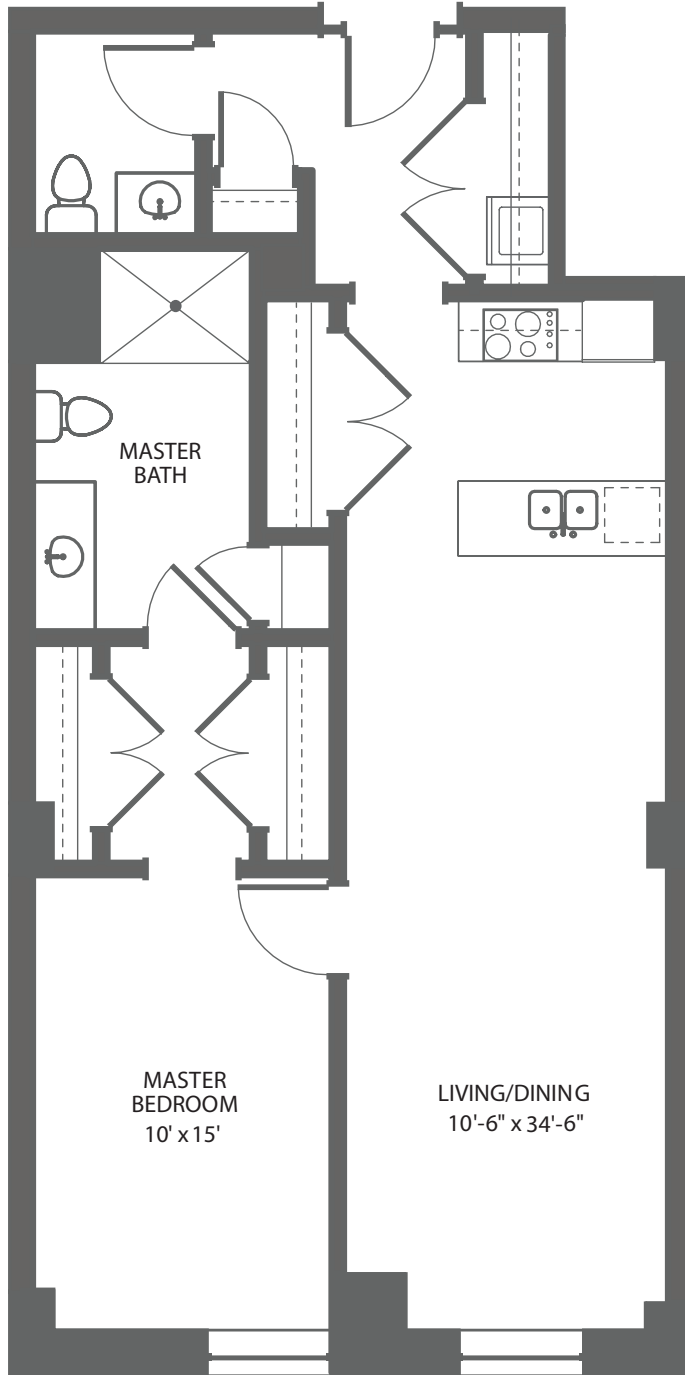

850
LAKE SHORE DRIVE

All dimensions are approximate. Developer reserves the right to make changes.

HANCOCK
FLOORS 8-19

I BEDROOM
980 SF