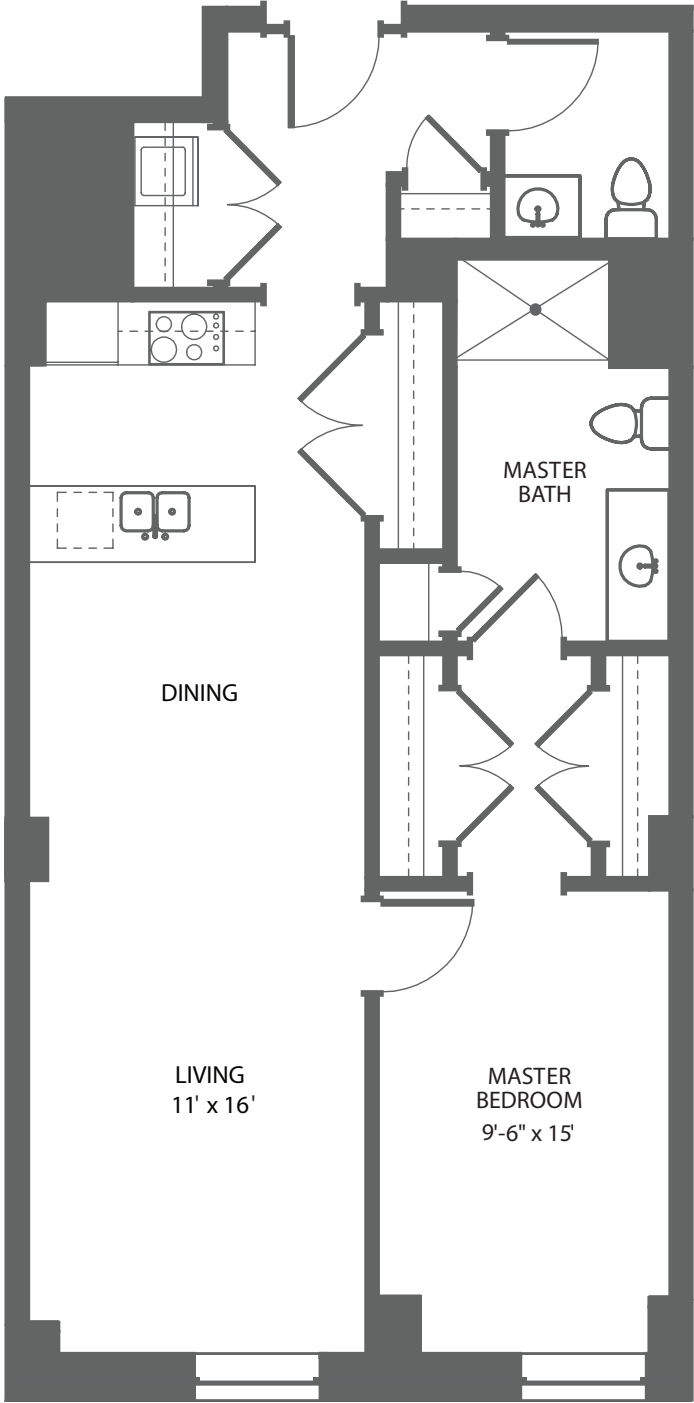

850  
LAKE SHORE DRIVE

All dimensions are approximate. Developer reserves the right to make changes.

GOETHE  
FLOORS 8-19

I BEDROOM  
982 SF