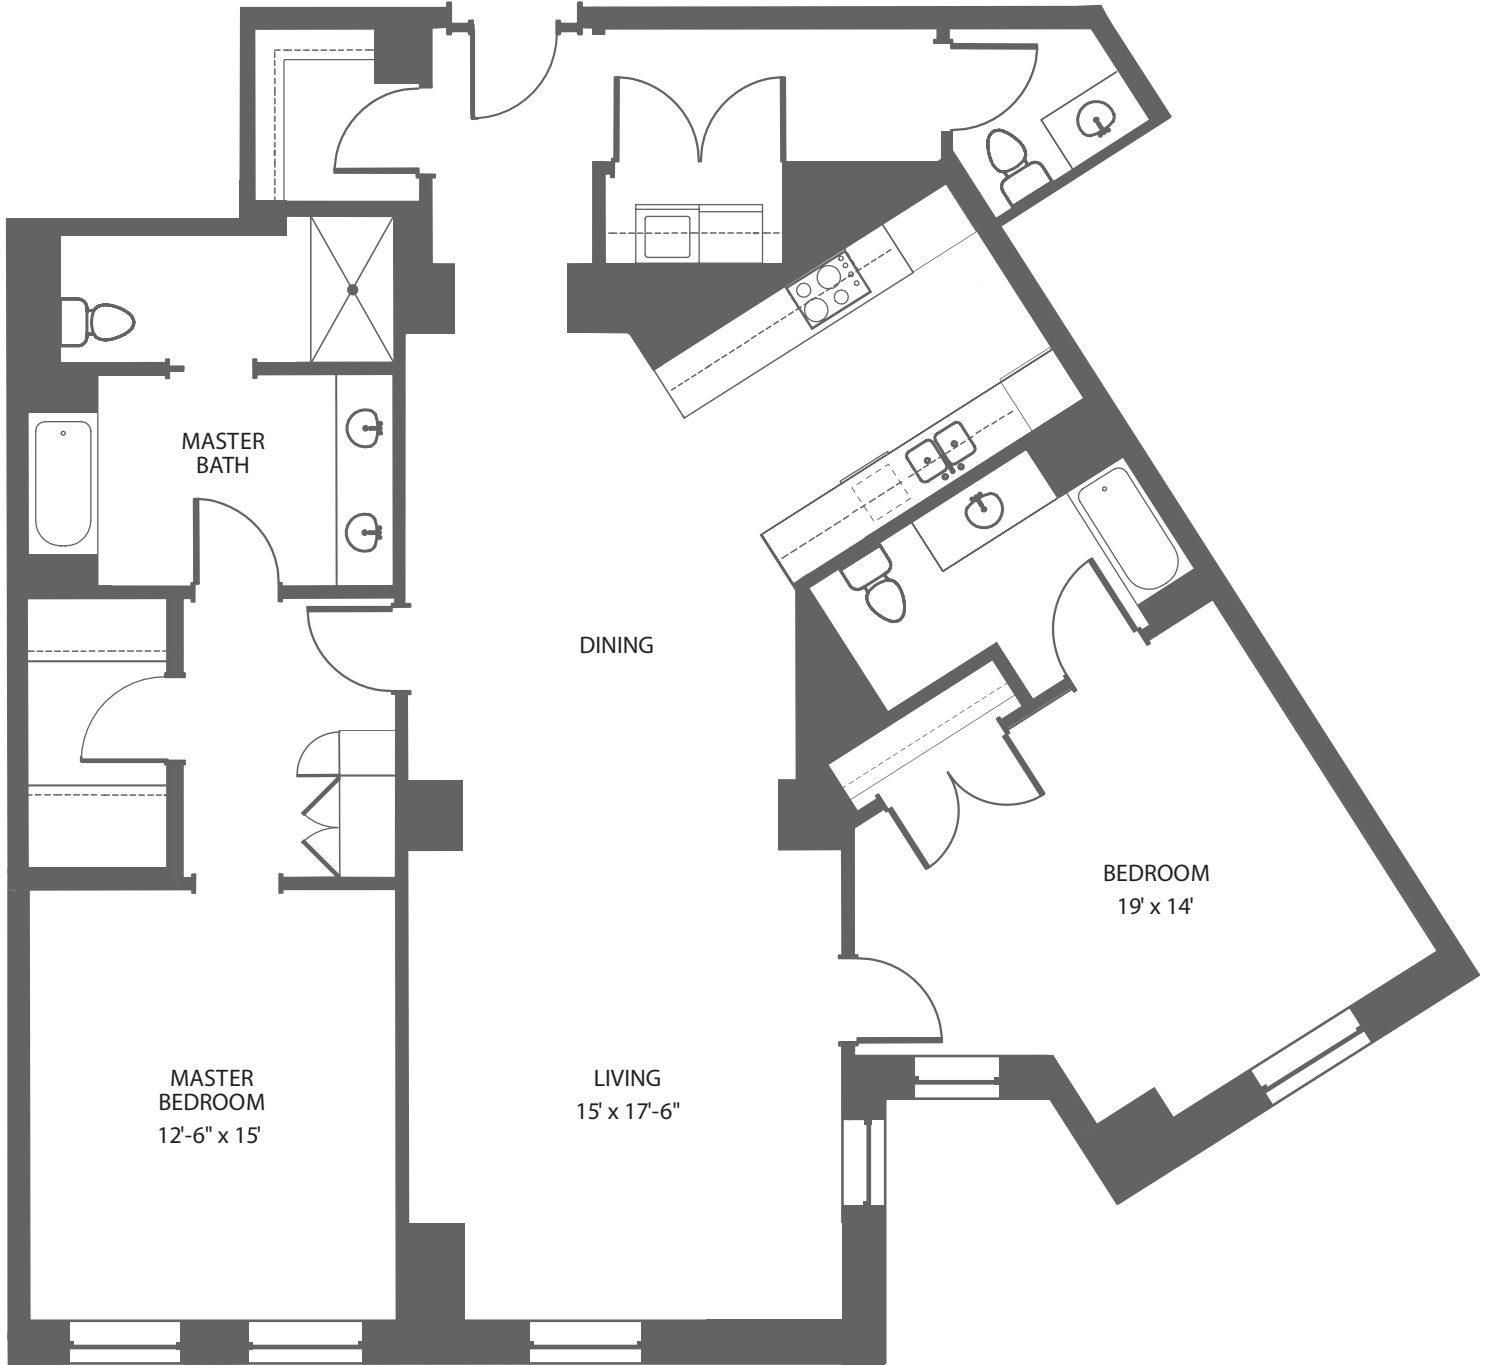

850
LAKE SHORE DRIVE

All dimensions are approximate. Developer reserves the right to make changes.

ELM
FLOORS 8-19

2 BEDROOM
1,890 SF