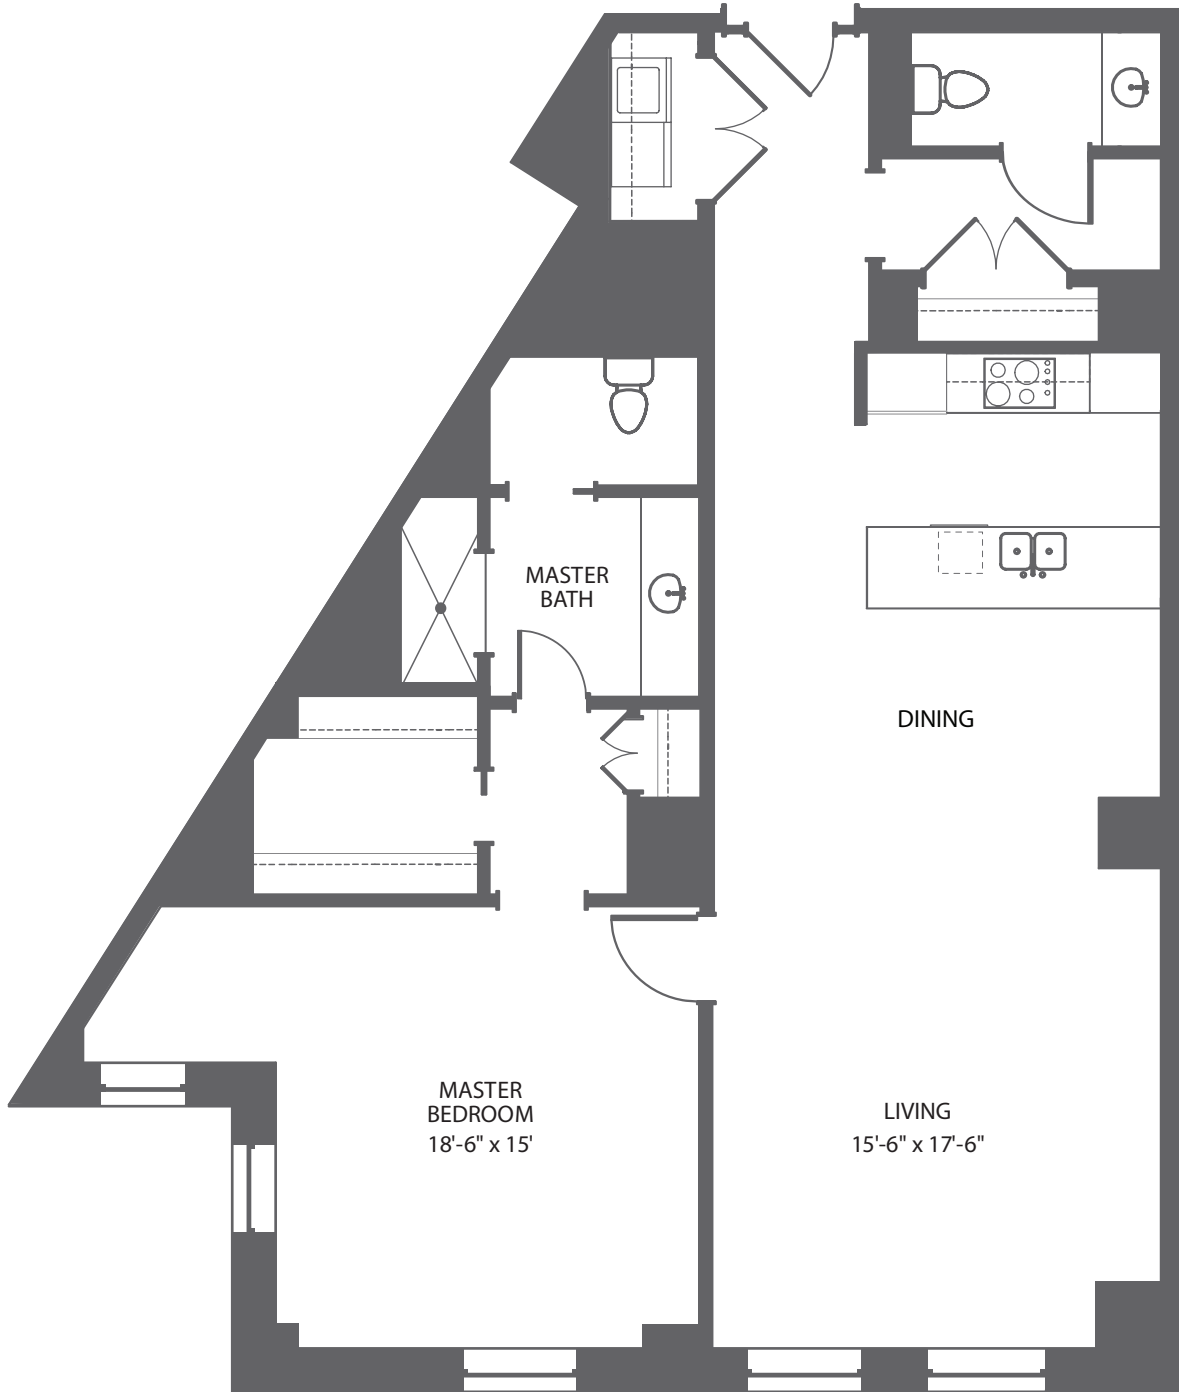

850
LAKE SHORE DRIVE

All dimensions are approximate. Developer reserves the right to make changes.

DEWITT
FLOORS 8-19

I BEDROOM
1,428 SF