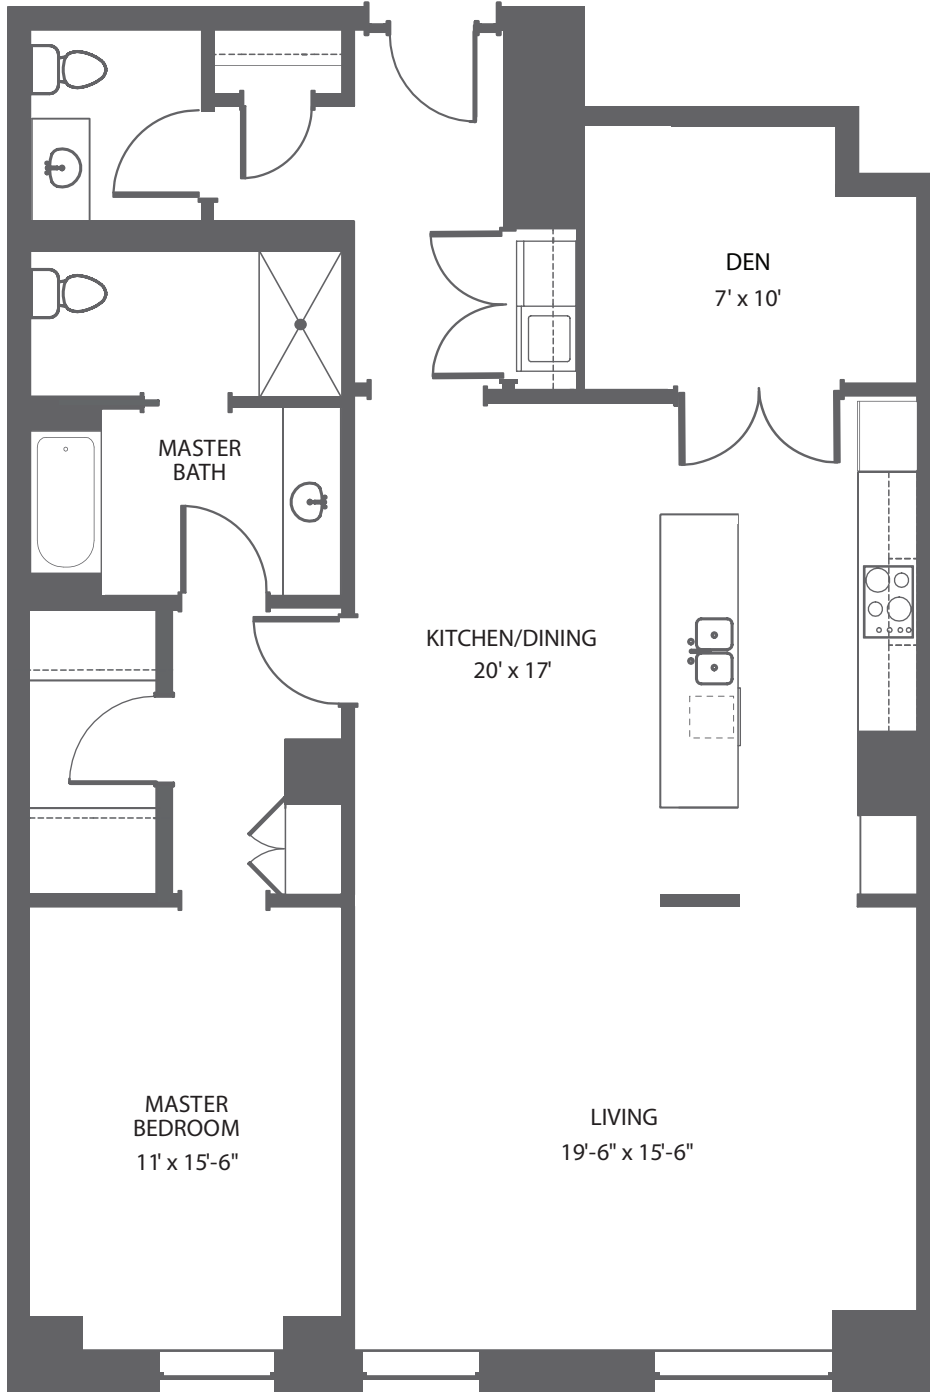

850

LAKE SHORE DRIVE

All dimensions are approximate. Developer reserves the right to make changes.

CHESTNUT I
FLOORS 16-19

I BEDROOM
1,440 SF