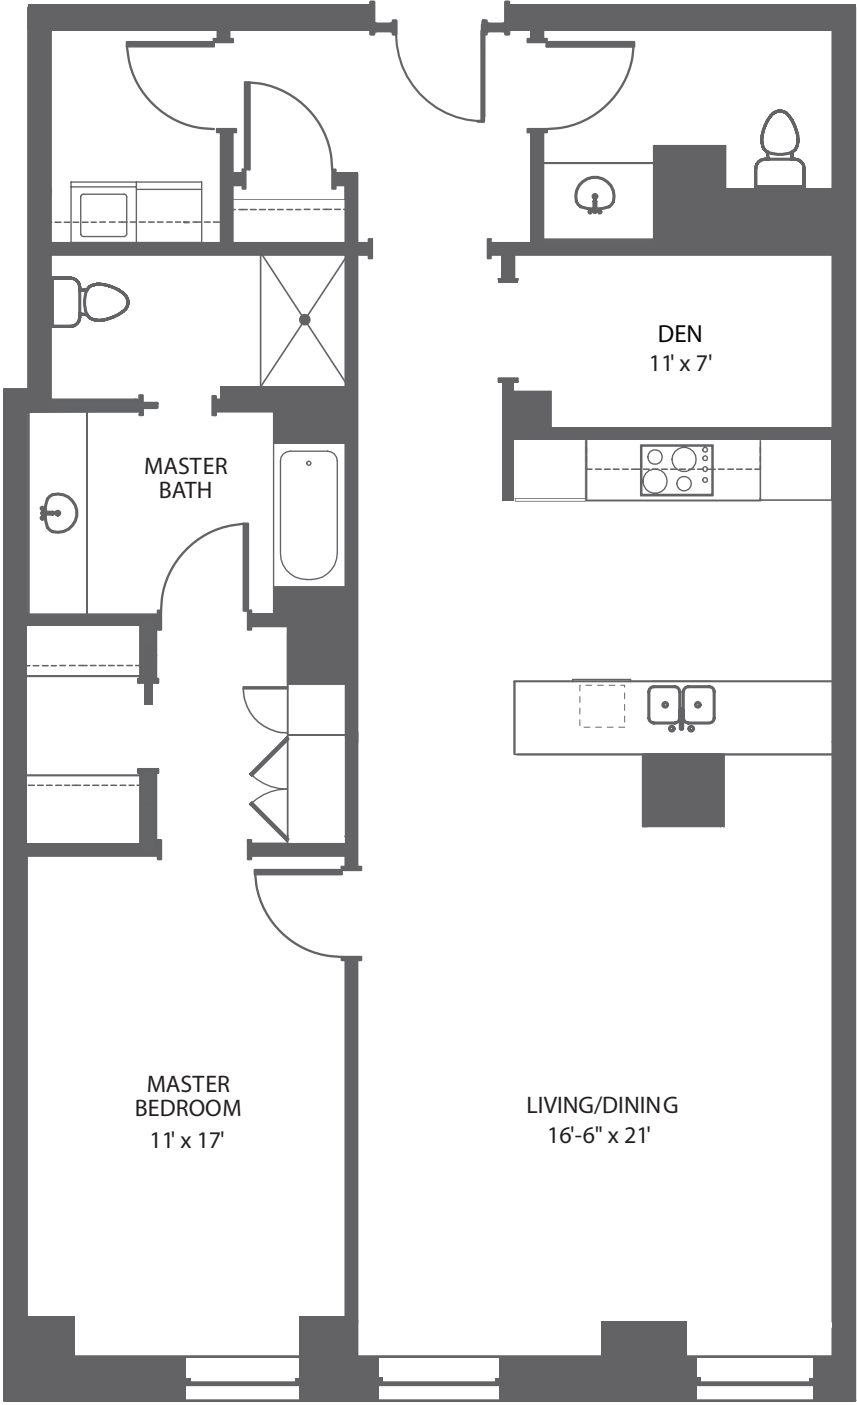

850
LAKE SHORE DRIVE

All dimensions are approximate. Developer reserves the right to make changes.

BURTON I
FLOORS 16-19

I BEDROOM
1,372 SF