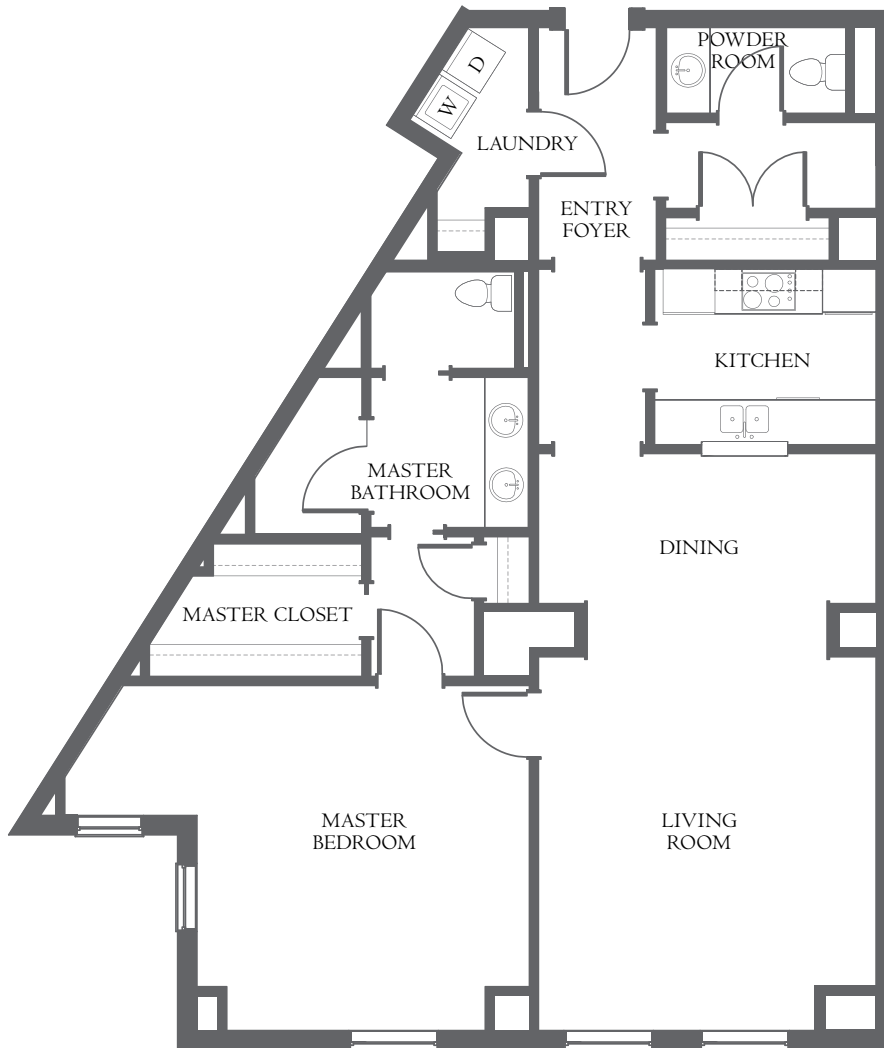

850
LAKE SHORE DRIVE

2 BEDROOM UNIT A
FLOORS 8-19
1762 SQ. FT.

All dimensions are approximate and subject to construction variances. Plans and dimensions may contain minor variations from floor to floor. We reserve the right to make changes. This is not an offering. The complete offering terms are in a residency agreement available from the sponsor.

850
LAKE SHORE DRIVE

1 BEDROOM UNIT B
FLOORS 8-19
1362 SQ. FT.

All dimensions are approximate and subject to construction variances. Plans and dimensions may contain minor variations from floor to floor. We reserve the right to make changes. This is not an offering. The complete offering terms are in a residency agreement available from the sponsor.

850

LAKE SHORE DRIVE

1 BEDROOM UNIT C
FLOORS 8-19
1494 SQ. FT.

All dimensions are approximate and subject to construction variances. Plans and dimensions may contain minor variations from floor to floor. We reserve the right to make changes. This is not an offering. The complete offering terms are in a residency agreement available from the sponsor.

850
LAKE SHORE DRIVE

1 BEDROOM UNIT D
FLOORS 8-19
1428 SQ. FT.

All dimensions are approximate and subject to construction variances. Plans and dimensions may contain minor variations from floor to floor. We reserve the right to make changes. This is not an offering. The complete offering terms are in a residency agreement available from the sponsor.