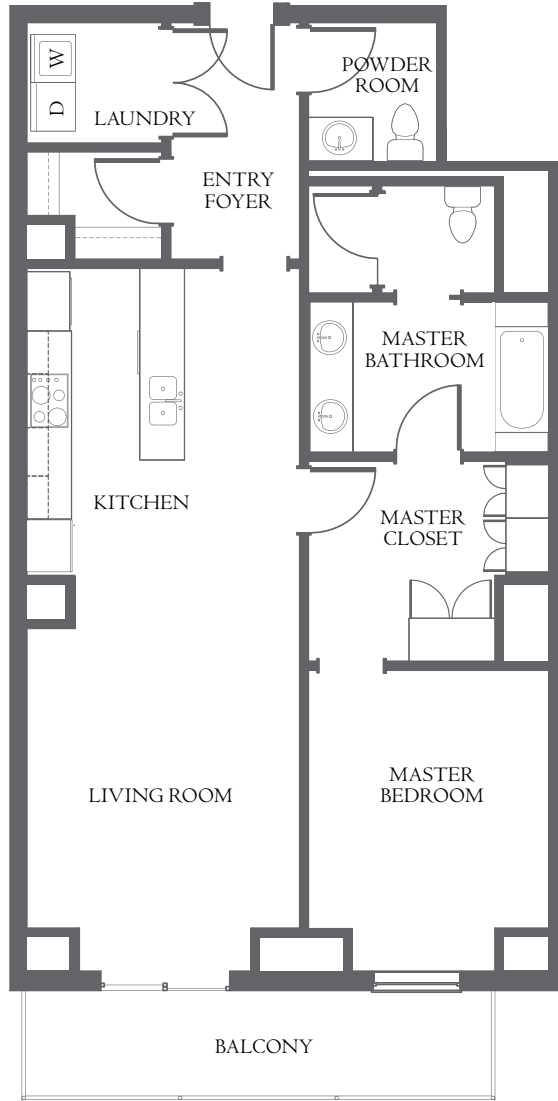

850
LAKE SHORE DRIVE

2 BEDROOM UNIT A
FLOORS 8-19
1762 SQ. FT.

All dimensions are approximate and subject to construction variances. Plans and dimensions may contain minor variations from floor to floor. We reserve the right to make changes. This is not an offering. The complete offering terms are in a residency agreement available from the sponsor.

850
LAKE SHORE DRIVE

2 BEDROOM UNIT E
FLOORS 8-19
1831 SQ. FT.

All dimensions are approximate and subject to construction variances. Plans and dimensions may contain minor variations from floor to floor. We reserve the right to make changes. This is not an offering. The complete offering terms are in a residency agreement available from the sponsor.

850
LAKE SHORE DRIVE

2 BEDROOM UNIT F
FLOORS 8-19
1889 SQ. FT.

All dimensions are approximate and subject to construction variances. Plans and dimensions may contain minor variations from floor to floor. We reserve the right to make changes. This is not an offering. The complete offering terms are in a residency agreement available from the sponsor.

850

LAKE SHORE DRIVE

1 BEDROOM UNIT H
FLOORS 8-19
1123 SQ. FT.

All dimensions are approximate and subject to construction variances. Plans and dimensions may contain minor variations from floor to floor. We reserve the right to make changes. This is not an offering. The complete offering terms are in a residency agreement available from the sponsor.