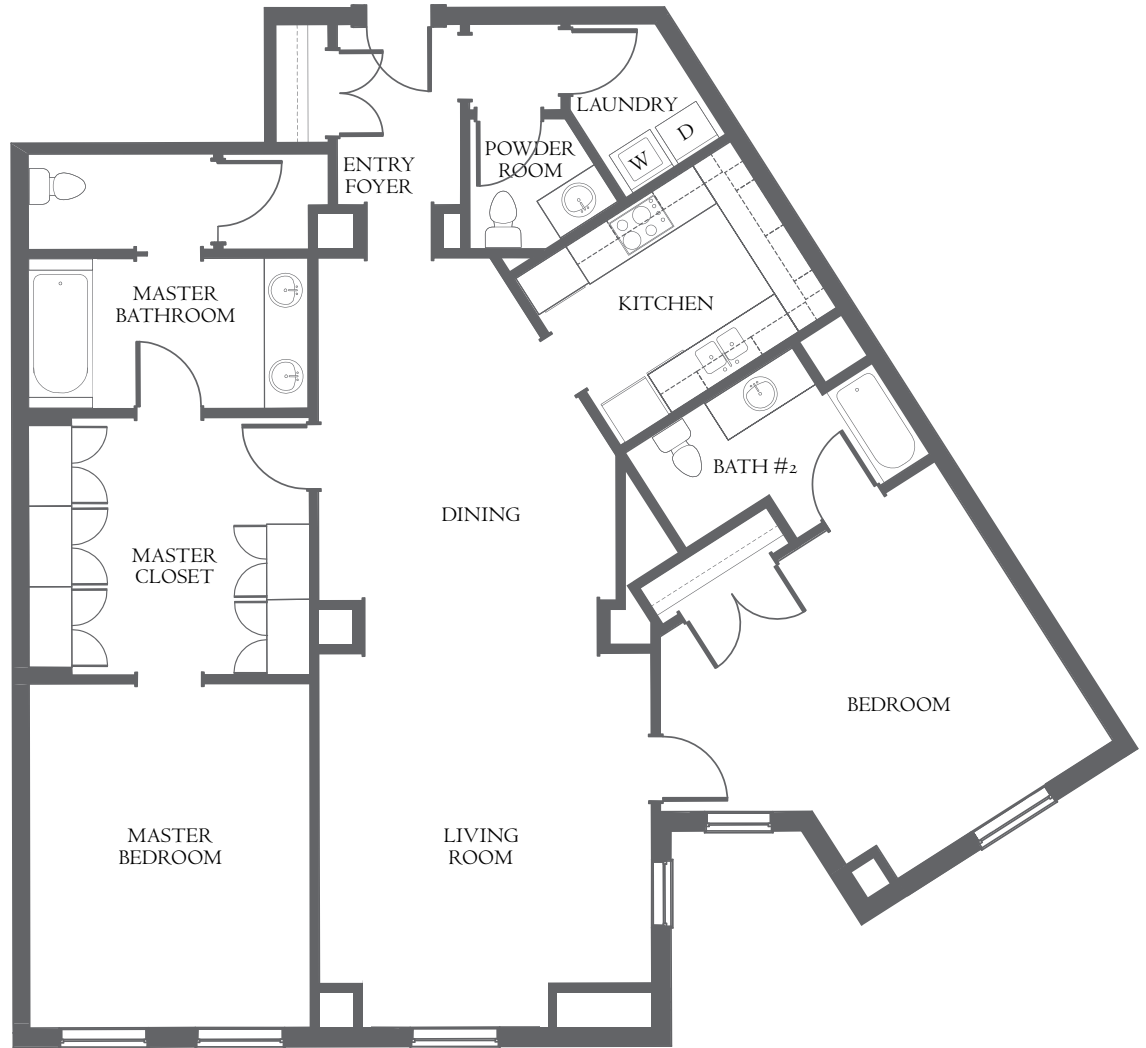

850
LAKE SHORE DRIVE

1 BEDROOM UNIT B
FLOORS 8-19
1362 SQ. FT.

All dimensions are approximate and subject to construction variances. Plans and dimensions may contain minor variations from floor to floor. We reserve the right to make changes. This is not an offering. The complete offering terms are in a residency agreement available from the sponsor.

850

LAKE SHORE DRIVE

1 BEDROOM UNIT C
FLOORS 8-19
1494 SQ. FT.

All dimensions are approximate and subject to construction variances. Plans and dimensions may contain minor variations from floor to floor. We reserve the right to make changes. This is not an offering. The complete offering terms are in a residency agreement available from the sponsor.

850
LAKE SHORE DRIVE

1 BEDROOM UNIT D
FLOORS 8-19
1428 SQ. FT.

All dimensions are approximate and subject to construction variances. Plans and dimensions may contain minor variations from floor to floor. We reserve the right to make changes. This is not an offering. The complete offering terms are in a residency agreement available from the sponsor.

850
LAKE SHORE DRIVE

2 BEDROOM UNIT E
FLOORS 8-19
1831 SQ. FT.

All dimensions are approximate and subject to construction variances. Plans and dimensions may contain minor variations from floor to floor. We reserve the right to make changes. This is not an offering. The complete offering terms are in a residency agreement available from the sponsor.