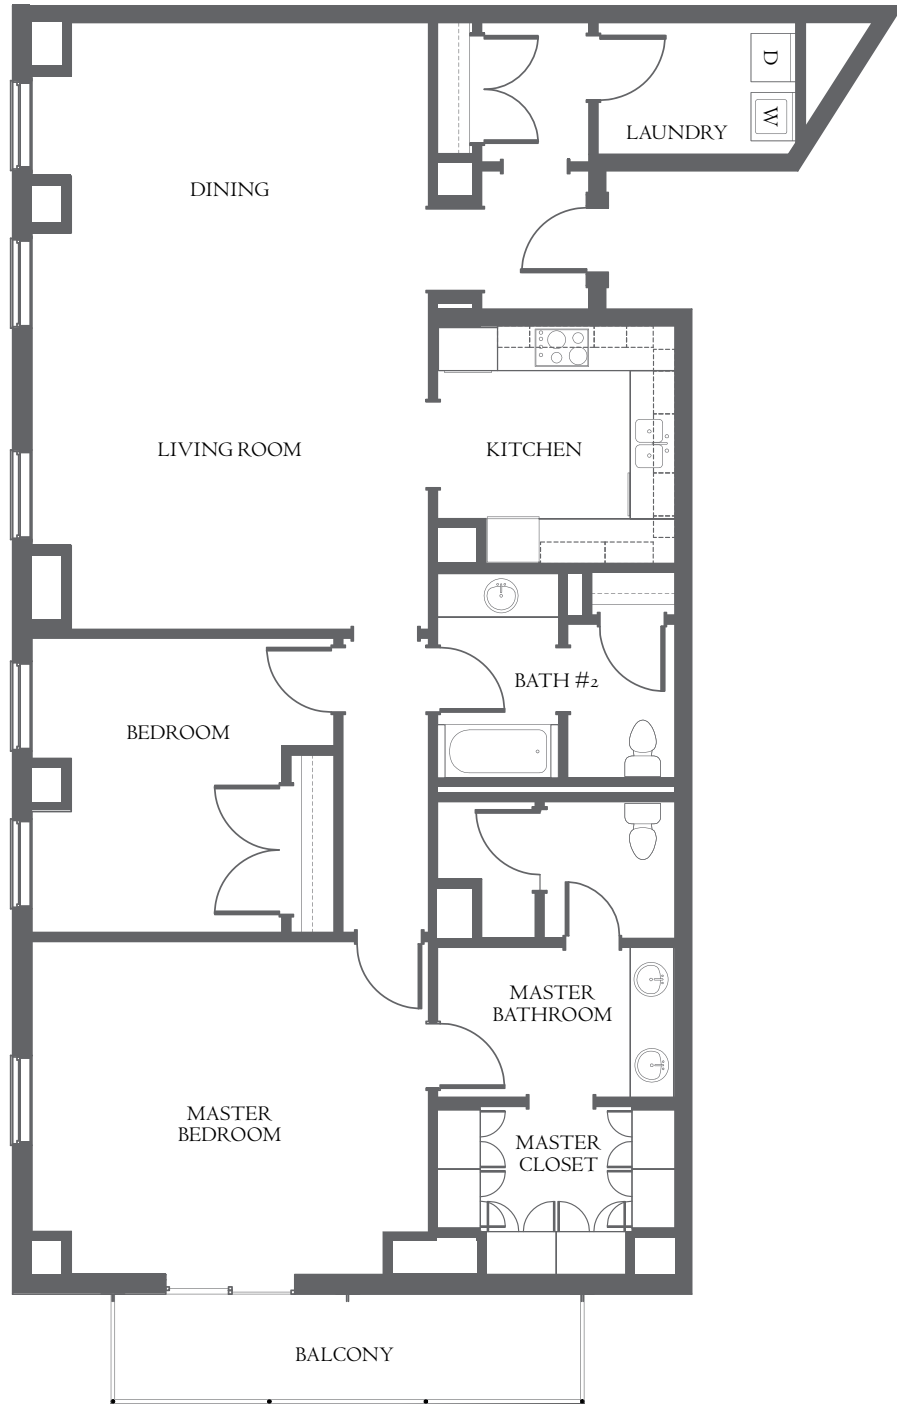

850
LAKE SHORE DRIVE

2 BEDROOM UNIT A
FLOORS 8-19
1762 SQ. FT.

All dimensions are approximate and subject to construction variances. Plans and dimensions may contain minor variations from floor to floor. We reserve the right to make changes. This is not an offering. The complete offering terms are in a residency agreement available from the sponsor.

850
LAKE SHORE DRIVE

1 BEDROOM UNIT D
FLOORS 8-19
1428 SQ. FT.

All dimensions are approximate and subject to construction variances. Plans and dimensions may contain minor variations from floor to floor. We reserve the right to make changes. This is not an offering. The complete offering terms are in a residency agreement available from the sponsor.

850
LAKE SHORE DRIVE

2 BEDROOM UNIT E
FLOORS 8-19
1831 SQ. FT.

All dimensions are approximate and subject to construction variances. Plans and dimensions may contain minor variations from floor to floor. We reserve the right to make changes. This is not an offering. The complete offering terms are in a residency agreement available from the sponsor.

850
LAKE SHORE DRIVE

2 BEDROOM UNIT F
FLOORS 8-19
1889 SQ. FT.

All dimensions are approximate and subject to construction variances. Plans and dimensions may contain minor variations from floor to floor. We reserve the right to make changes. This is not an offering. The complete offering terms are in a residency agreement available from the sponsor.