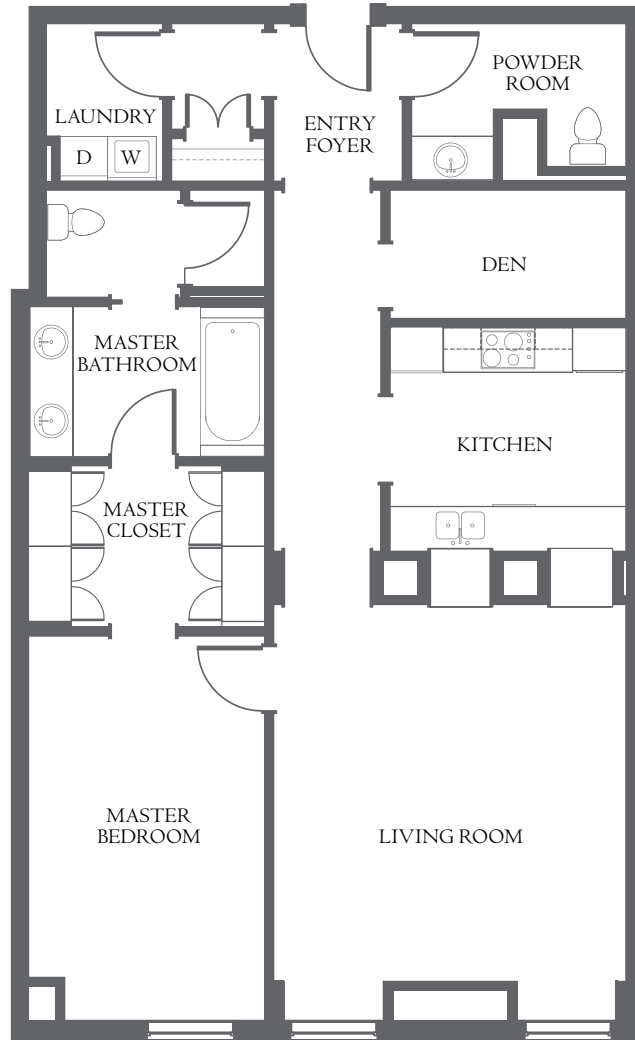

850
LAKE SHORE DRIVE

2 BEDROOM UNIT A
FLOORS 8-19
1762 SQ. FT.

All dimensions are approximate and subject to construction variances. Plans and dimensions may contain minor variations from floor to floor. We reserve the right to make changes. This is not an offering. The complete offering terms are in a residency agreement available from the sponsor.

850
LAKE SHORE DRIVE

1 BEDROOM UNIT B
FLOORS 8-19
1362 SQ. FT.

All dimensions are approximate and subject to construction variances. Plans and dimensions may contain minor variations from floor to floor. We reserve the right to make changes. This is not an offering. The complete offering terms are in a residency agreement available from the sponsor.

850

LAKE SHORE DRIVE

1 BEDROOM UNIT C
FLOORS 8-19
1494 SQ. FT.

All dimensions are approximate and subject to construction variances. Plans and dimensions may contain minor variations from floor to floor. We reserve the right to make changes. This is not an offering. The complete offering terms are in a residency agreement available from the sponsor.

850
LAKE SHORE DRIVE

1 BEDROOM UNIT D
FLOORS 8-19
1428 SQ. FT.

All dimensions are approximate and subject to construction variances. Plans and dimensions may contain minor variations from floor to floor. We reserve the right to make changes. This is not an offering. The complete offering terms are in a residency agreement available from the sponsor.