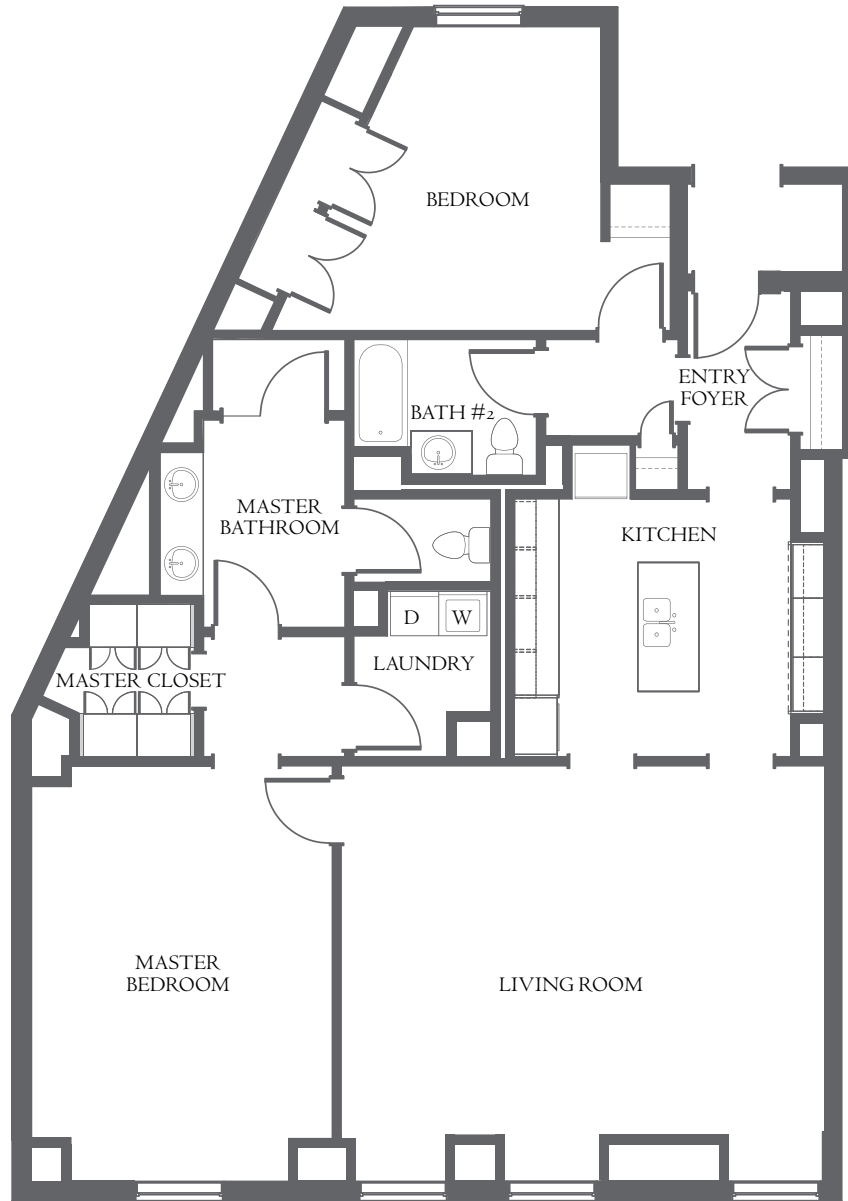

850
LAKE SHORE DRIVE

2 BEDROOM UNIT A
FLOORS 8-19
1762 SQ. FT.

All dimensions are approximate and subject to construction variances. Plans and dimensions may contain minor variations from floor to floor. We reserve the right to make changes. This is not an offering. The complete offering terms are in a residency agreement available from the sponsor.

850
LAKE SHORE DRIVE

1 BEDROOM UNIT B
FLOORS 8-19
1362 SQ. FT.

All dimensions are approximate and subject to construction variances. Plans and dimensions may contain minor variations from floor to floor. We reserve the right to make changes. This is not an offering. The complete offering terms are in a residency agreement available from the sponsor.

850

LAKE SHORE DRIVE

1 BEDROOM UNIT C
FLOORS 8-19
1494 SQ. FT.

All dimensions are approximate and subject to construction variances. Plans and dimensions may contain minor variations from floor to floor. We reserve the right to make changes. This is not an offering. The complete offering terms are in a residency agreement available from the sponsor.

850
LAKE SHORE DRIVE

1 BEDROOM UNIT D
FLOORS 8-19
1428 SQ. FT.

All dimensions are approximate and subject to construction variances. Plans and dimensions may contain minor variations from floor to floor. We reserve the right to make changes. This is not an offering. The complete offering terms are in a residency agreement available from the sponsor.