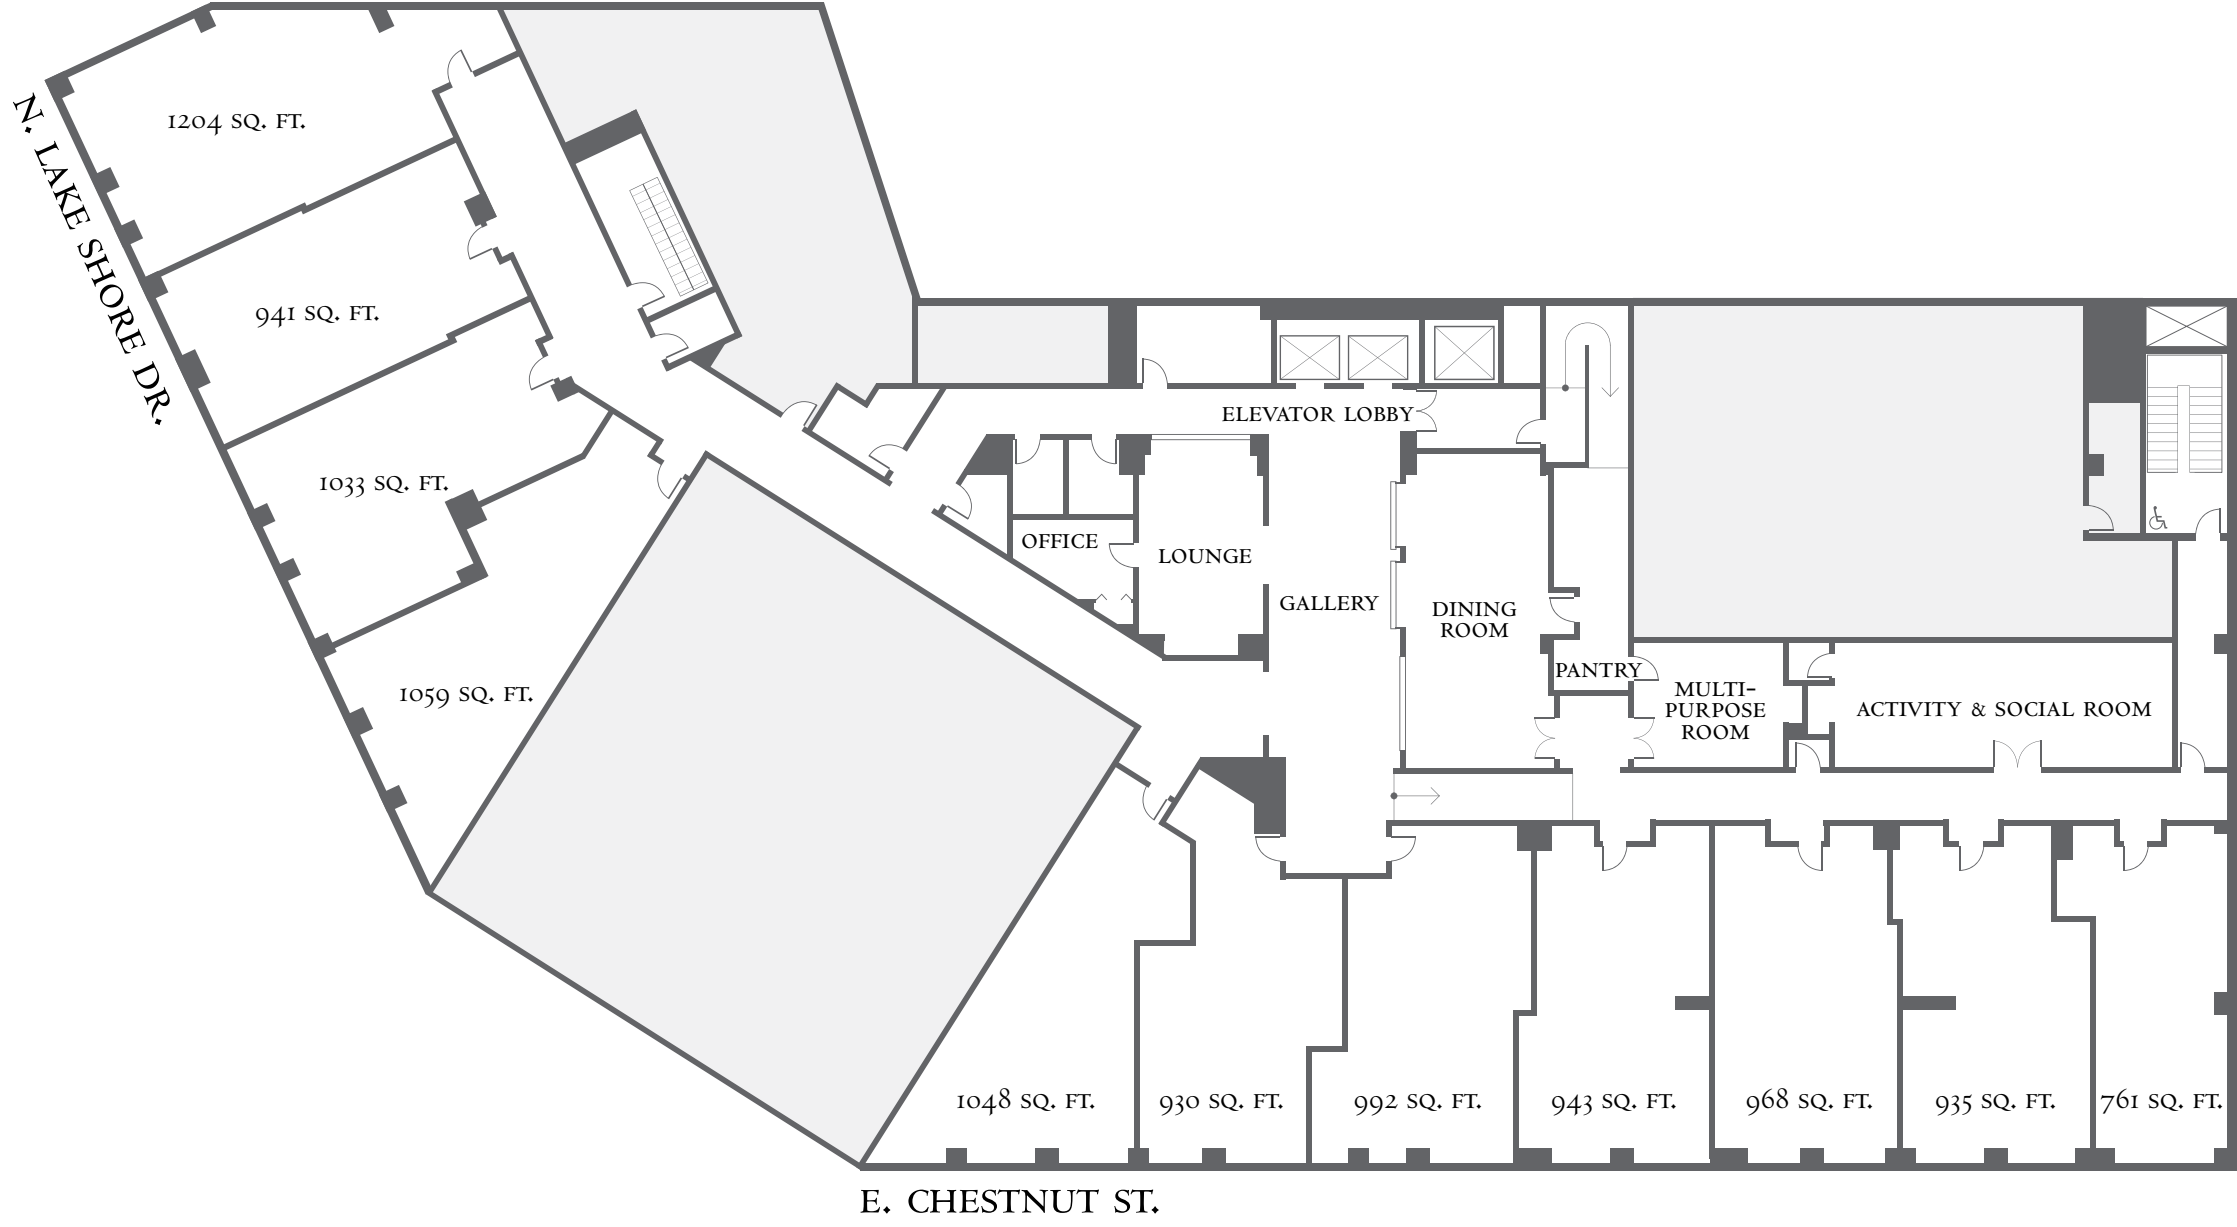

850
LAKE SHORE DRIVE

2 BEDROOM UNIT F
FLOORS 8-19
1889 SQ. FT.

All dimensions are approximate and subject to construction variances. Plans and dimensions may contain minor variations from floor to floor. We reserve the right to make changes. This is not an offering. The complete offering terms are in a residency agreement available from the sponsor.

850

LAKE SHORE DRIVE

1 BEDROOM UNIT H
FLOORS 8-19
1123 SQ. FT.

All dimensions are approximate and subject to construction variances. Plans and dimensions may contain minor variations from floor to floor. We reserve the right to make changes. This is not an offering. The complete offering terms are in a residency agreement available from the sponsor.

850
 LAKE SHORE DRIVE

FLOOR 6 ASSISTED LIVING

All dimensions are approximate and subject to construction variances. Plans and dimensions may contain minor variations from floor to floor. We reserve the right to make changes. This is not an offering. The complete offering terms are in a residency agreement available from the sponsor.