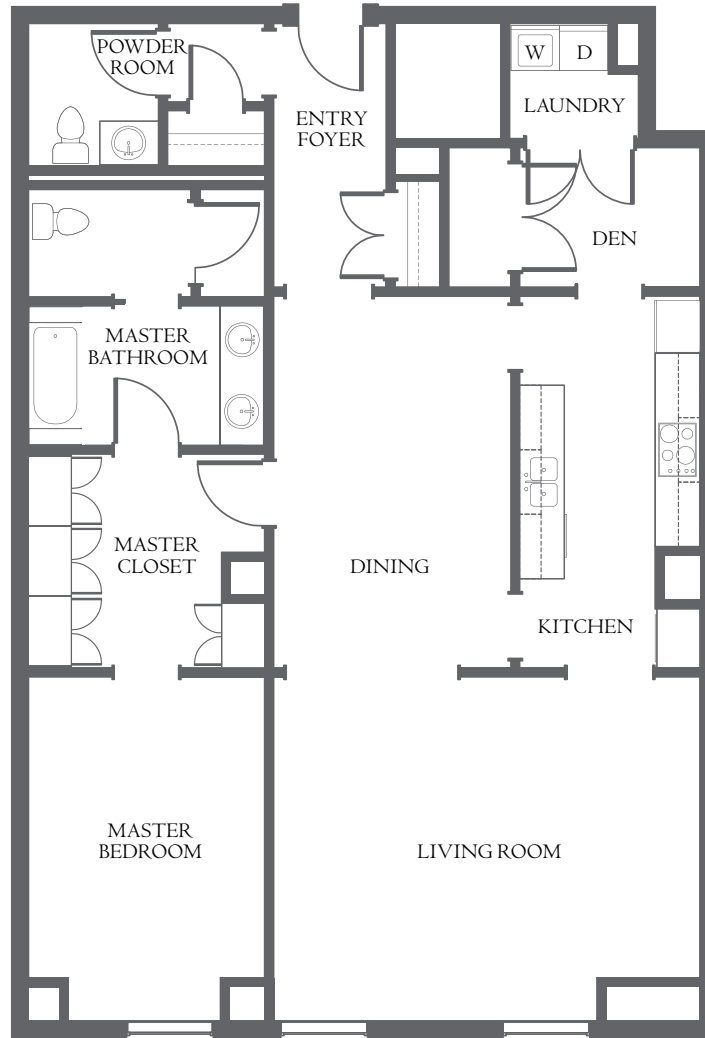

850
LAKE SHORE DRIVE

2 BEDROOM UNIT A
FLOORS 8-19
1762 SQ. FT.

All dimensions are approximate and subject to construction variances. Plans and dimensions may contain minor variations from floor to floor. We reserve the right to make changes. This is not an offering. The complete offering terms are in a residency agreement available from the sponsor.

850
LAKE SHORE DRIVE

1 BEDROOM UNIT B
FLOORS 8-19
1362 SQ. FT.

All dimensions are approximate and subject to construction variances. Plans and dimensions may contain minor variations from floor to floor. We reserve the right to make changes. This is not an offering. The complete offering terms are in a residency agreement available from the sponsor.

850

LAKE SHORE DRIVE

1 BEDROOM UNIT C
FLOORS 8-19
1494 SQ. FT.

All dimensions are approximate and subject to construction variances. Plans and dimensions may contain minor variations from floor to floor. We reserve the right to make changes. This is not an offering. The complete offering terms are in a residency agreement available from the sponsor.

850
LAKE SHORE DRIVE

1 BEDROOM UNIT D
FLOORS 8-19
1428 SQ. FT.

All dimensions are approximate and subject to construction variances. Plans and dimensions may contain minor variations from floor to floor. We reserve the right to make changes. This is not an offering. The complete offering terms are in a residency agreement available from the sponsor.